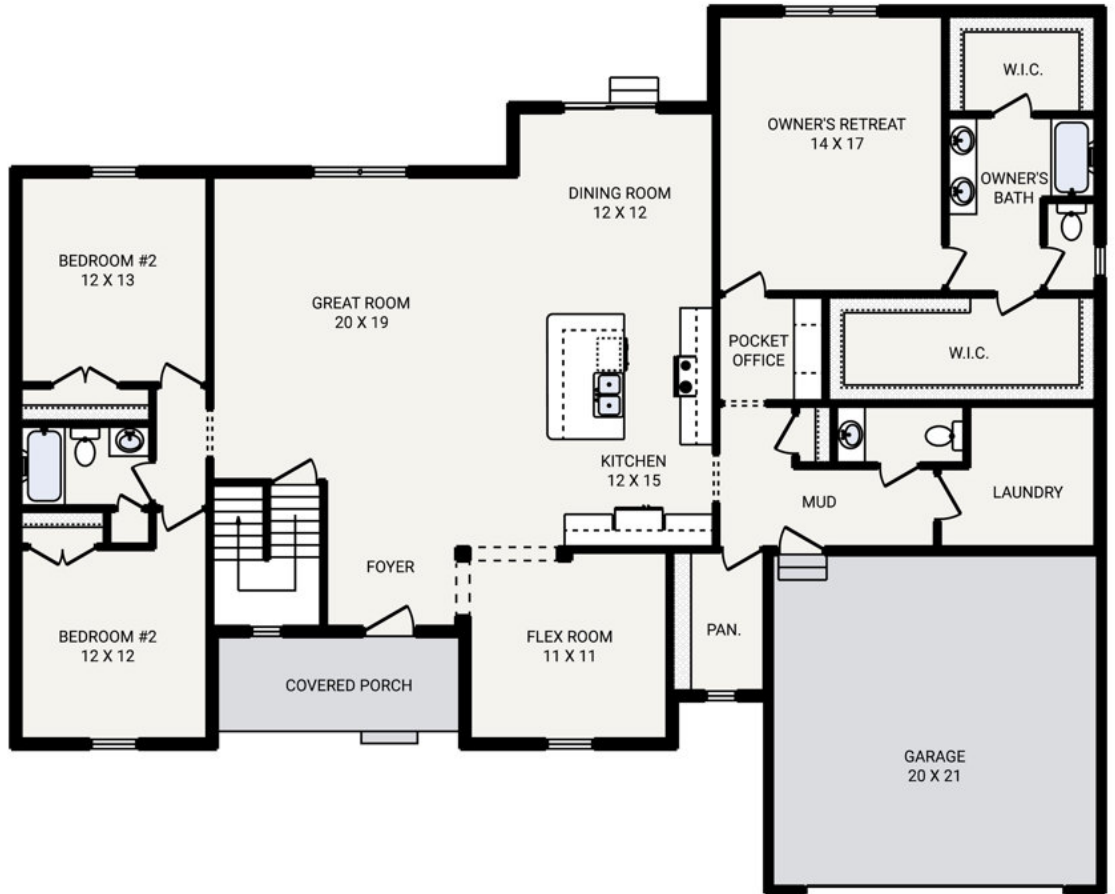

The  
**SANTA BARBARA II**  
 OFFERING 4 EXTERIOR STYLE OPTIONS

**SANTA BARBARA II CRAFTSMAN**

**SANTA BARBARA II  
 AMERICAN TRADITION**

**SANTA BARBARA II  
 FRENCH COUNTRY**

**SANTA BARBARA II  
 MODERN FARMHOUSE**

Bedrooms	3
Bathrooms	2.5
Starting Sq. Ft.	2370
Footprint	68 ft. x 55 ft.
Garage	Included

© Copyright 1992-2024 Schumacher Homes. All rights reserved. Changes and modifications to floorplans, materials, and specifications may be made without notice. Square Footages will vary between elevations specific to plan and exterior material differences. Some items pictured or illustrated are optional and are an additional cost. Dimensions are approximate. Illustrations are artist renderings only.

The  
SANTA BARBARA II

Bedrooms	3
Bathrooms	2.5
Starting Sq. Ft.	2370
Footprint	68 ft. x 55 ft.
Garage	Included

© Copyright 1992-2024 Schumacher Homes. All rights reserved. Changes and modifications to floorplans, materials, and specifications may be made without notice. Square Footages will vary between elevations specific to plan and exterior material differences. Some items pictured or illustrated are optional and are an additional cost. Dimensions are approximate. Illustrations are artist renderings only.