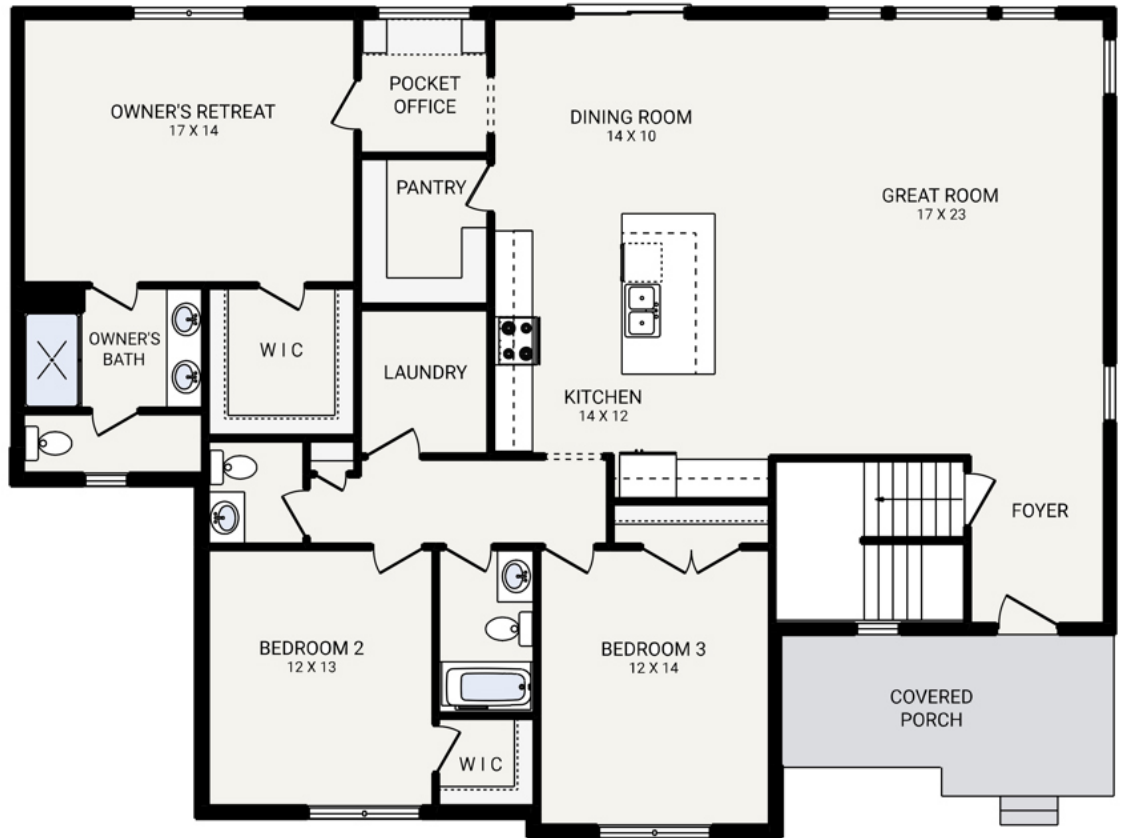

The
CHIMNEY ROCK

CHIMNEY ROCK MODERN HILL COUNTRY

| | |
|------------------|-----------------|
| Bedrooms | 3 |
| Bathrooms | 2.5 |
| Starting Sq. Ft. | 2093 |
| Footprint | 58 ft. x 43 ft. |
| Garage | NOT Included |

The
CHIMNEY ROCK

| | |
|------------------|-----------------|
| Bedrooms | 3 |
| Bathrooms | 2.5 |
| Starting Sq. Ft. | 2093 |
| Footprint | 58 ft. x 43 ft. |
| Garage | NOT Included |

© Copyright 1992-2024 Schumacher Homes. All rights reserved. Changes and modifications to floorplans, materials, and specifications may be made without notice. Square Footages will vary between elevations specific to plan and exterior material differences. Some items pictured or illustrated are optional and are an additional cost. Dimensions are approximate. Illustrations are artist renderings only.