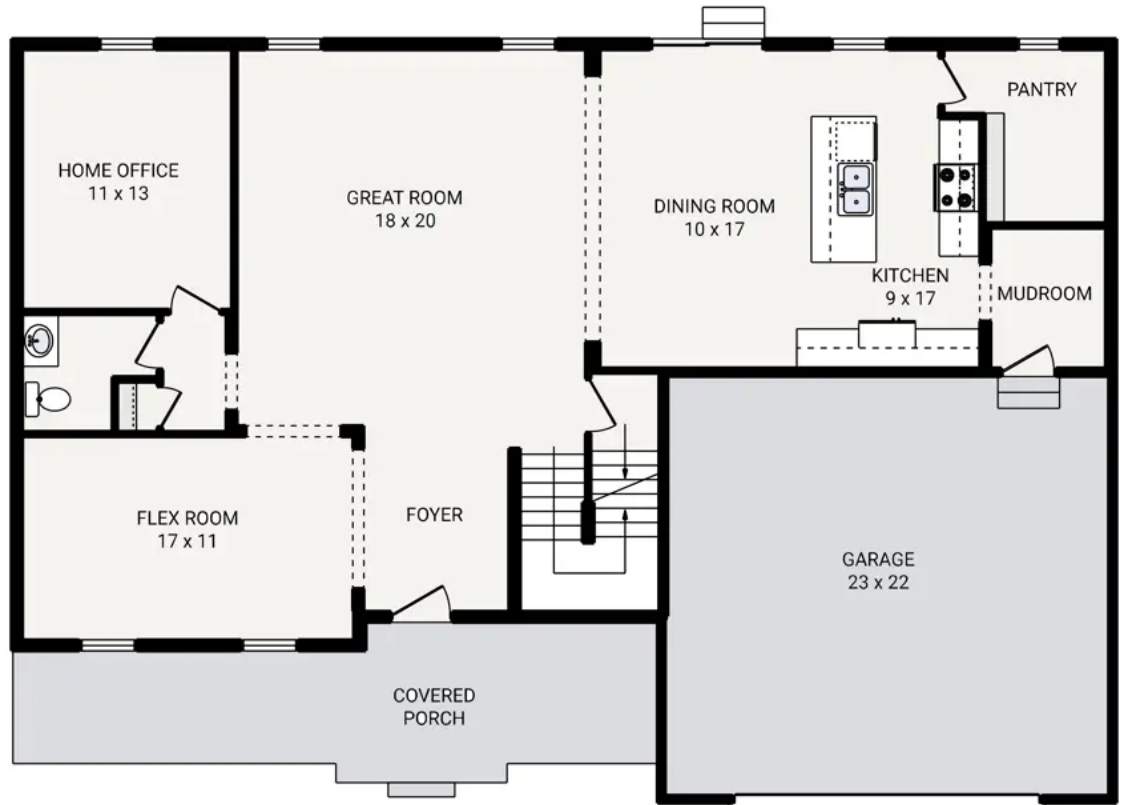

The
MANCHESTER
 OFFERING 4 EXTERIOR STYLE OPTIONS

MANCHESTER MODERN FARMHOUSE

MANCHESTER CRAFTSMAN

MANCHESTER FRENCH COUNTRY

MANCHESTER AMERICAN TRADITION

Bedrooms	3
Bathrooms	2.5
Starting Sq. Ft.	2831
Footprint	58 ft. x 40 ft.
Garage	Included

The
MANCHESTER

Bedrooms	3
Bathrooms	2.5
Starting Sq. Ft.	2831
Footprint	58 ft. x 40 ft.
Garage	Included

© Copyright 1992-2025 Schumacher Homes. All rights reserved. Changes and modifications to floorplans, materials, and specifications may be made without notice. Square Footages will vary between elevations specific to plan and exterior material differences. Some items pictured or illustrated are optional and are an additional cost. Dimensions are approximate. Illustrations are artist renderings only.