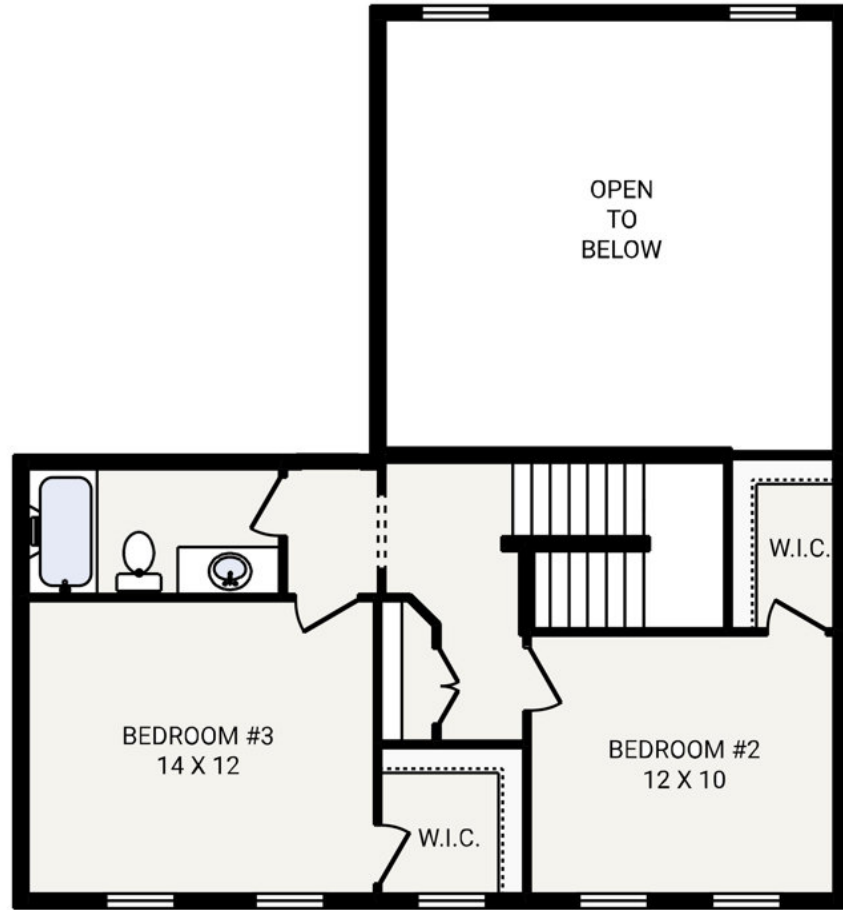

The
MADISON
 OFFERING 5 EXTERIOR STYLE OPTIONS

MADISON CRAFTSMAN

MADISON CLASSIC

MADISON AMERICAN TRADITION

MADISON FRENCH COUNTRY

MADISON MODERN FARMHOUSE

Bedrooms	3
Bathrooms	2.5
Starting Sq. Ft.	2274
Footprint	56 ft. x 42 ft.
Garage	Included

The
MADISON

Bedrooms	3
Bathrooms	2.5
Starting Sq. Ft.	2274
Footprint	56 ft. x 42 ft.
Garage	Included

© Copyright 1992-2024 Schumacher Homes. All rights reserved. Changes and modifications to floorplans, materials, and specifications may be made without notice. Square Footages will vary between elevations specific to plan and exterior material differences. Some items pictured or illustrated are optional and are an additional cost. Dimensions are approximate. Illustrations are artist renderings only.