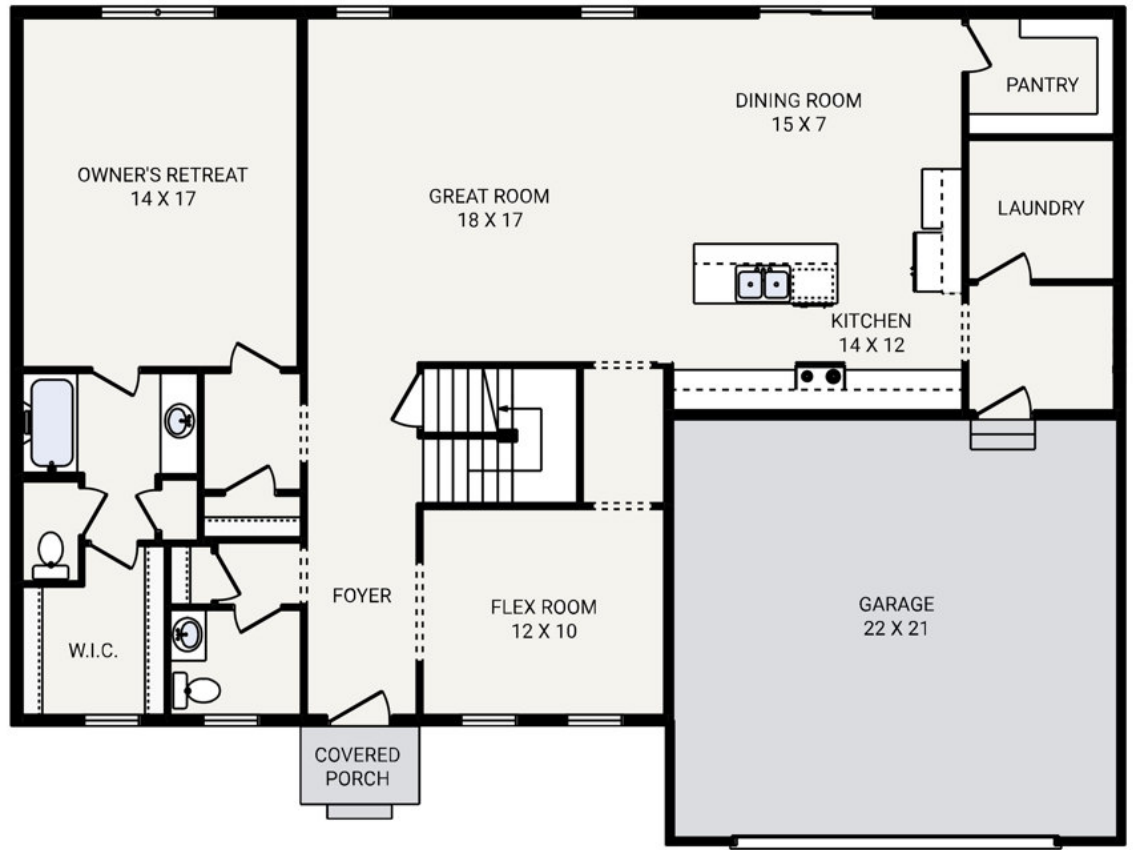

The
MADISON
 OFFERING 5 EXTERIOR STYLE OPTIONS

MADISON CRAFTSMAN

MADISON CLASSIC

MADISON AMERICAN TRADITION

MADISON FRENCH COUNTRY

MADISON MODERN FARMHOUSE

Bedrooms	3
Bathrooms	2.5
Starting Sq. Ft.	2274
Footprint	56 ft. x 42 ft.
Garage	Included

The
MADISON

Bedrooms	3
Bathrooms	2.5
Starting Sq. Ft.	2274
Footprint	56 ft. x 42 ft.
Garage	Included

© Copyright 1992-2024 Schumacher Homes. All rights reserved. Changes and modifications to floorplans, materials, and specifications may be made without notice. Square Footages will vary between elevations specific to plan and exterior material differences. Some items pictured or illustrated are optional and are an additional cost. Dimensions are approximate. Illustrations are artist renderings only.