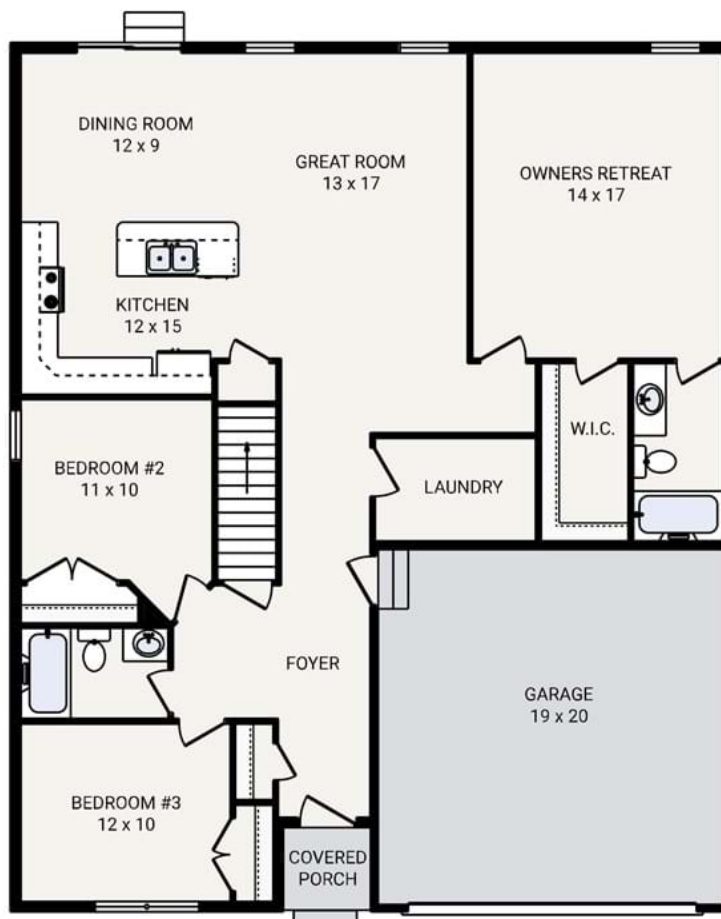

The
ASHTON
 OFFERING 2 EXTERIOR STYLE OPTIONS

ASHTON CAROLINA

ASHTON CLASSIC

Bedrooms	3
Bathrooms	2.0
Starting Sq. Ft.	1501
Footprint	40 ft. x 48 ft.
Garage	Included

© Copyright 1992-2022 Schumacher Homes. All rights reserved. Changes and modifications to floorplans, materials, and specifications may be made without notice. Square Footages will vary between elevations specific to plan and exterior material differences. Some items pictured or illustrated are optional and are an additional cost. Dimensions are approximate. Illustrations are artist renderings only.

The
ASHTON

Bedrooms	3
Bathrooms	2.0
Starting Sq. Ft.	1501
Footprint	40 ft. x 48 ft.
Garage	Included

© Copyright 1992-2022 Schumacher Homes. All rights reserved. Changes and modifications to floorplans, materials, and specifications may be made without notice. Square Footages will vary between elevations specific to plan and exterior material differences. Some items pictured or illustrated are optional and are an additional cost. Dimensions are approximate. Illustrations are artist renderings only.