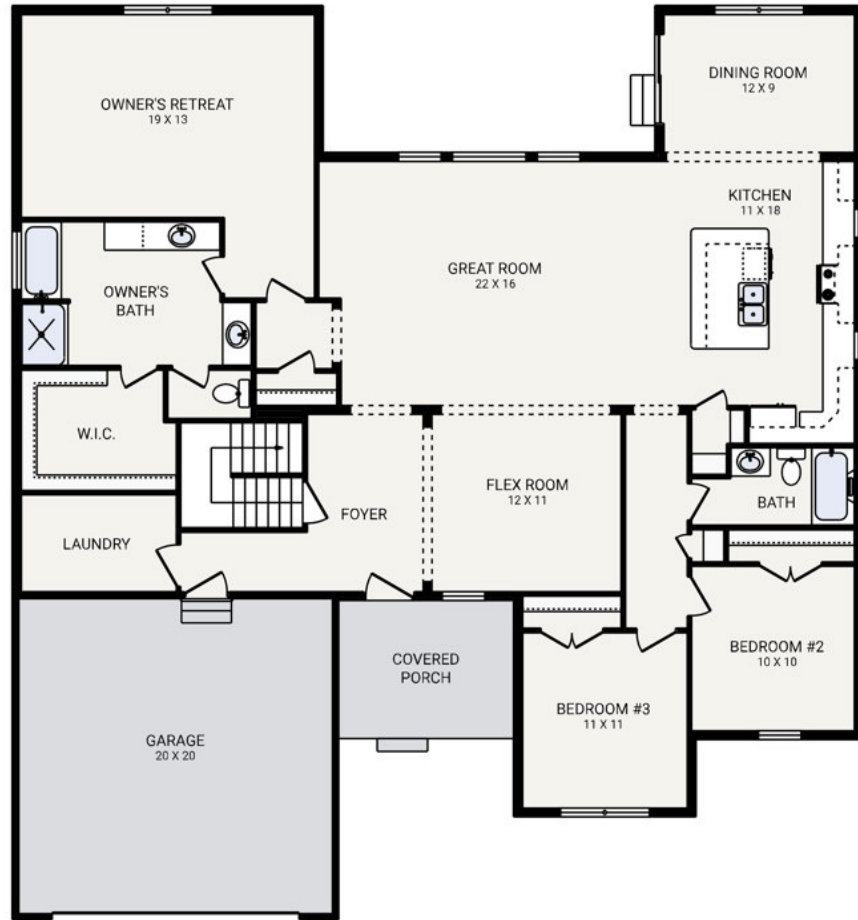

The
HERITAGE
 OFFERING 6 EXTERIOR STYLE OPTIONS

HERITAGE MODERN FARMHOUSE

HERITAGE CLASSIC

HERITAGE CAROLINA

HERITAGE COASTAL

HERITAGE AMERICAN TRADITION

HERITAGE TRADITIONAL FARMHOUSE

Bedrooms	3
Bathrooms	2.0
Starting Sq. Ft.	2163
Footprint	55 ft. x 59 ft.
Garage	Included

© Copyright 1992-2024 Schumacher Homes. All rights reserved. Changes and modifications to floorplans, materials, and specifications may be made without notice. Square Footages will vary between elevations specific to plan and exterior material differences. Some items pictured or illustrated are optional and are an additional cost. Dimensions are approximate. Illustrations are artist renderings only.

The HERITAGE

Bedrooms	3
Bathrooms	2.0
Starting Sq. Ft.	2163
Footprint	55 ft. x 59 ft.
Garage	Included

© Copyright 1992-2024 Schumacher Homes. All rights reserved. Changes and modifications to floorplans, materials, and specifications may be made without notice. Square Footages will vary between elevations specific to plan and exterior material differences. Some items pictured or illustrated are optional and are an additional cost. Dimensions are approximate. Illustrations are artist renderings only.