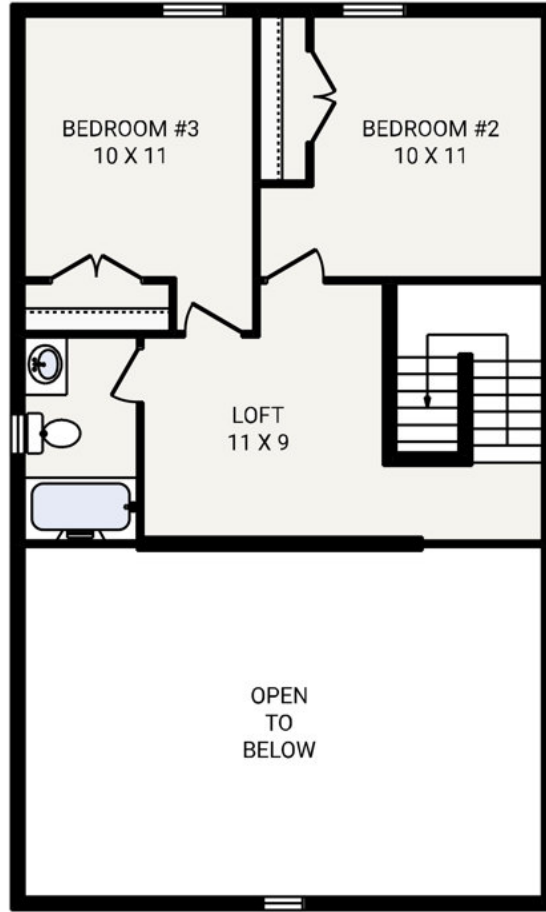

The
HUMMINGBIRD

HUMMINGBIRD

Bedrooms	3
Bathrooms	2.0
Starting Sq. Ft.	1484
Footprint	24 ft. x 48 ft.
Garage	NOT Included

© Copyright 1992-2024 Schumacher Homes. All rights reserved. Changes and modifications to floorplans, materials, and specifications may be made without notice. Square Footages will vary between elevations specific to plan and exterior material differences. Some items pictured or illustrated are optional and are an additional cost. Dimensions are approximate. Illustrations are artist renderings only.

The
HUMMINGBIRD

Bedrooms	3
Bathrooms	2.0
Starting Sq. Ft.	1484
Footprint	24 ft. x 48 ft.
Garage	NOT Included

© Copyright 1992-2024 Schumacher Homes. All rights reserved. Changes and modifications to floorplans, materials, and specifications may be made without notice. Square Footages will vary between elevations specific to plan and exterior material differences. Some items pictured or illustrated are optional and are an additional cost. Dimensions are approximate. Illustrations are artist renderings only.