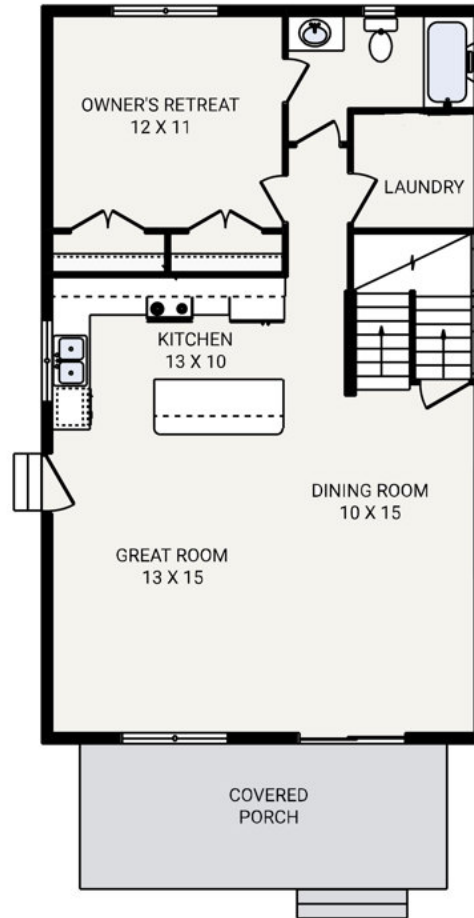

The
HUMMINGBIRD

HUMMINGBIRD

Bedrooms	3
Bathrooms	2.0
Starting Sq. Ft.	1484
Footprint	24 ft. x 48 ft.
Garage	NOT Included

© Copyright 1992-2024 Schumacher Homes. All rights reserved. Changes and modifications to floorplans, materials, and specifications may be made without notice. Square Footages will vary between elevations specific to plan and exterior material differences. Some items pictured or illustrated are optional and are an additional cost. Dimensions are approximate. Illustrations are artist renderings only.

The
HUMMINGBIRD

Bedrooms	3
Bathrooms	2.0
Starting Sq. Ft.	1484
Footprint	24 ft. x 48 ft.
Garage	NOT Included

© Copyright 1992-2024 Schumacher Homes. All rights reserved. Changes and modifications to floorplans, materials, and specifications may be made without notice. Square Footages will vary between elevations specific to plan and exterior material differences. Some items pictured or illustrated are optional and are an additional cost. Dimensions are approximate. Illustrations are artist renderings only.