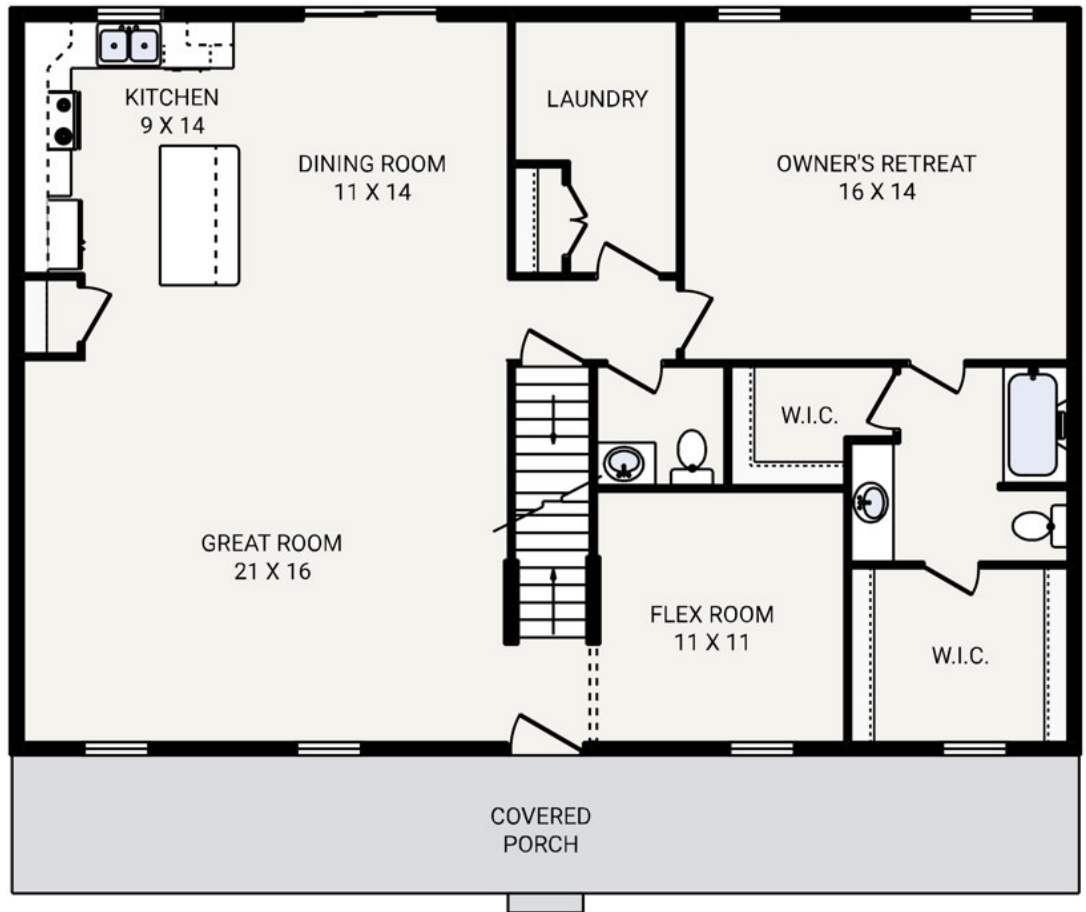

The  
**MEADOWVIEW**  
 OFFERING 3 EXTERIOR STYLE OPTIONS

MEADOWVIEW CRAFTSMAN

MEADOWVIEW AMERICAN TRADITION

MEADOWVIEW MODERN FARMHOUSE

Bedrooms	3
Bathrooms	2.5
Starting Sq. Ft.	2300
Footprint	46 ft. x 38 ft.
Garage	NOT Included

The  
MEADOWVIEW

Bedrooms	3
Bathrooms	2.5
Starting Sq. Ft.	2300
Footprint	46 ft. x 38 ft.
Garage	NOT Included

© Copyright 1992-2024 Schumacher Homes. All rights reserved. Changes and modifications to floorplans, materials, and specifications may be made without notice. Square Footages will vary between elevations specific to plan and exterior material differences. Some items pictured or illustrated are optional and are an additional cost. Dimensions are approximate. Illustrations are artist renderings only.