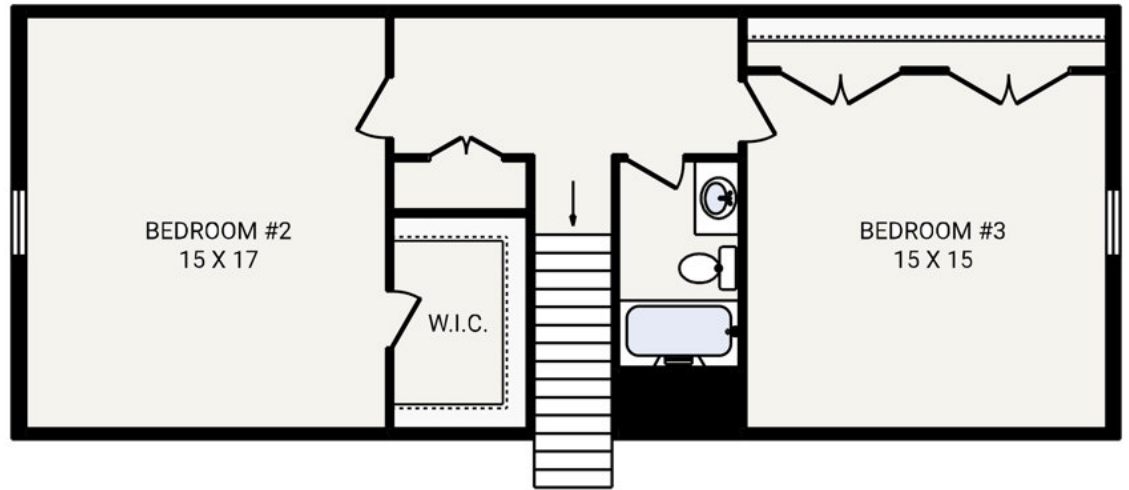

The  
**MEADOWVIEW**  
 OFFERING 3 EXTERIOR STYLE OPTIONS

MEADOWVIEW CRAFTSMAN

MEADOWVIEW AMERICAN TRADITION

MEADOWVIEW MODERN FARMHOUSE

Bedrooms	3
Bathrooms	2.5
Starting Sq. Ft.	2300
Footprint	46 ft. x 38 ft.
Garage	NOT Included

The  
MEADOWVIEW

Bedrooms	3
Bathrooms	2.5
Starting Sq. Ft.	2300
Footprint	46 ft. x 38 ft.
Garage	NOT Included

© Copyright 1992-2024 Schumacher Homes. All rights reserved. Changes and modifications to floorplans, materials, and specifications may be made without notice. Square Footages will vary between elevations specific to plan and exterior material differences. Some items pictured or illustrated are optional and are an additional cost. Dimensions are approximate. Illustrations are artist renderings only.