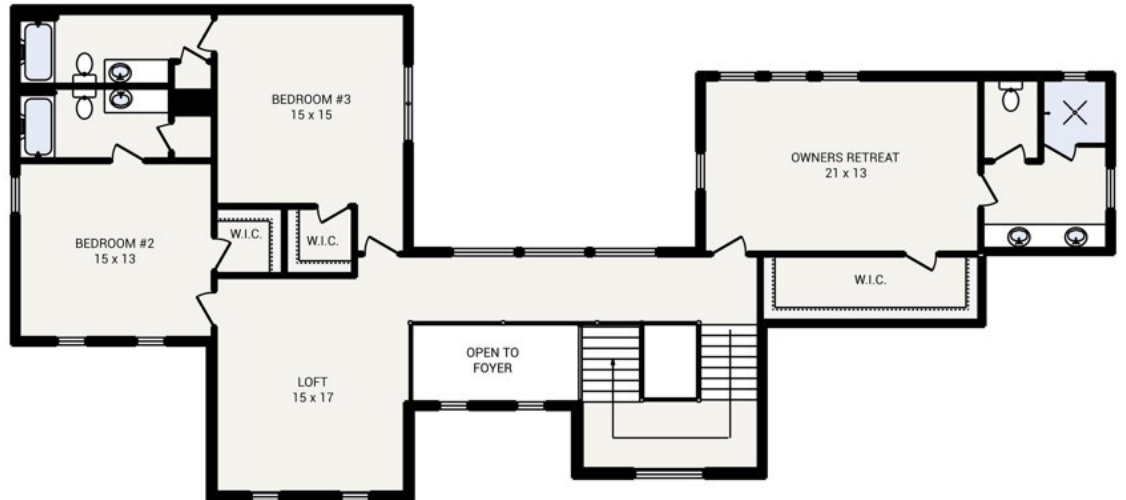

The  
YUKON

YUKON MODERN FARMHOUSE

Bedrooms	4
Bathrooms	6.0
Starting Sq. Ft.	5045
Footprint	88 ft. x 105 ft.
Garage	Included

© Copyright 1992-2024 Schumacher Homes. All rights reserved. Changes and modifications to floorplans, materials, and specifications may be made without notice. Square Footages will vary between elevations specific to plan and exterior material differences. Some items pictured or illustrated are optional and are an additional cost. Dimensions are approximate. Illustrations are artist renderings only.

The  
YUKON

Bedrooms	4
Bathrooms	6.0
Starting Sq. Ft.	5045
Footprint	88 ft. x 105 ft.
Garage	Included

© Copyright 1992-2024 Schumacher Homes. All rights reserved. Changes and modifications to floorplans, materials, and specifications may be made without notice. Square Footages will vary between elevations specific to plan and exterior material differences. Some items pictured or illustrated are optional and are an additional cost. Dimensions are approximate. Illustrations are artist renderings only.

Bedrooms	4
Bathrooms	6.0
Starting Sq. Ft.	5045
Footprint	88 ft. x 105 ft.
Garage	Included

© Copyright 1992-2024 Schumacher Homes. All rights reserved. Changes and modifications to floorplans, materials, and specifications may be made without notice. Square Footages will vary between elevations specific to plan and exterior material differences. Some items pictured or illustrated are optional and are an additional cost. Dimensions are approximate. Illustrations are artist renderings only.