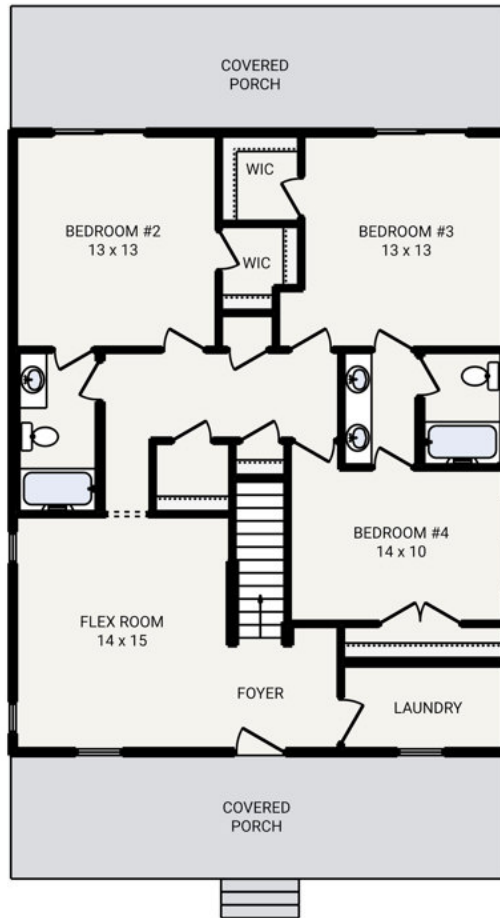

The
CAROLINA

CAROLINA COASTAL

Bedrooms	4
Bathrooms	3.5
Starting Sq. Ft.	2560
Footprint	36 ft. x 70 ft.
Garage	NOT Included

© Copyright 1992-2024 Schumacher Homes. All rights reserved. Changes and modifications to floorplans, materials, and specifications may be made without notice. Square Footages will vary between elevations specific to plan and exterior material differences. Some items pictured or illustrated are optional and are an additional cost. Dimensions are approximate. Illustrations are artist renderings only.

The
CAROLINA

Bedrooms	4
Bathrooms	3.5
Starting Sq. Ft.	2560
Footprint	36 ft. x 70 ft.
Garage	NOT Included

© Copyright 1992-2024 Schumacher Homes. All rights reserved. Changes and modifications to floorplans, materials, and specifications may be made without notice. Square Footages will vary between elevations specific to plan and exterior material differences. Some items pictured or illustrated are optional and are an additional cost. Dimensions are approximate. Illustrations are artist renderings only.