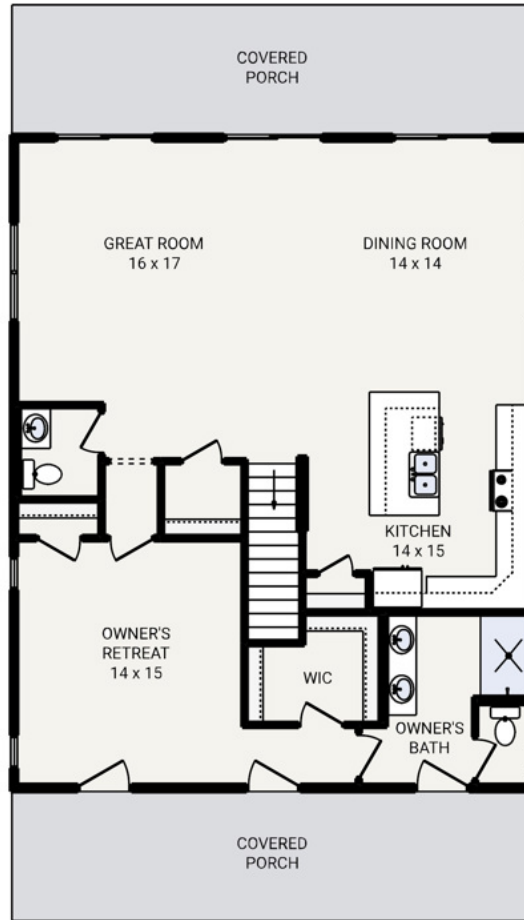

The
CAROLINA

CAROLINA COASTAL

Bedrooms	4
Bathrooms	3.5
Starting Sq. Ft.	2560
Footprint	36 ft. x 70 ft.
Garage	NOT Included

© Copyright 1992-2024 Schumacher Homes. All rights reserved. Changes and modifications to floorplans, materials, and specifications may be made without notice. Square Footages will vary between elevations specific to plan and exterior material differences. Some items pictured or illustrated are optional and are an additional cost. Dimensions are approximate. Illustrations are artist renderings only.

The
CAROLINA

Bedrooms	4
Bathrooms	3.5
Starting Sq. Ft.	2560
Footprint	36 ft. x 70 ft.
Garage	NOT Included

© Copyright 1992-2024 Schumacher Homes. All rights reserved. Changes and modifications to floorplans, materials, and specifications may be made without notice. Square Footages will vary between elevations specific to plan and exterior material differences. Some items pictured or illustrated are optional and are an additional cost. Dimensions are approximate. Illustrations are artist renderings only.