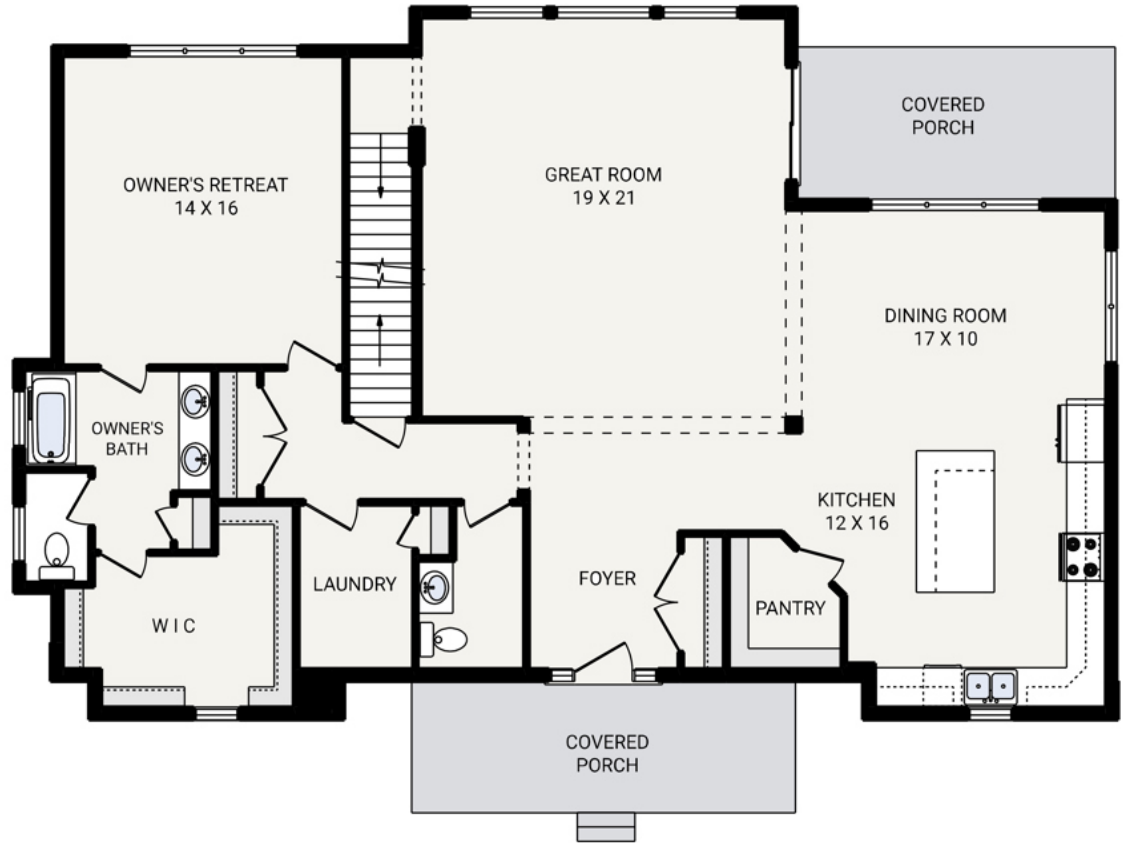

The
TRIPLE FALLS

TRIPLE FALLS MODERN HILL COUNTRY

Bedrooms	3
Bathrooms	3.5
Starting Sq. Ft.	2827
Footprint	58 ft. x 42 ft.
Garage	NOT Included

© Copyright 1992-2024 Schumacher Homes. All rights reserved. Changes and modifications to floorplans, materials, and specifications may be made without notice. Square Footages will vary between elevations specific to plan and exterior material differences. Some items pictured or illustrated are optional and are an additional cost. Dimensions are approximate. Illustrations are artist renderings only.

The
TRIPLE FALLS

Bedrooms	3
Bathrooms	3.5
Starting Sq. Ft.	2827
Footprint	58 ft. x 42 ft.
Garage	NOT Included

© Copyright 1992-2024 Schumacher Homes. All rights reserved. Changes and modifications to floorplans, materials, and specifications may be made without notice. Square Footages will vary between elevations specific to plan and exterior material differences. Some items pictured or illustrated are optional and are an additional cost. Dimensions are approximate. Illustrations are artist renderings only.