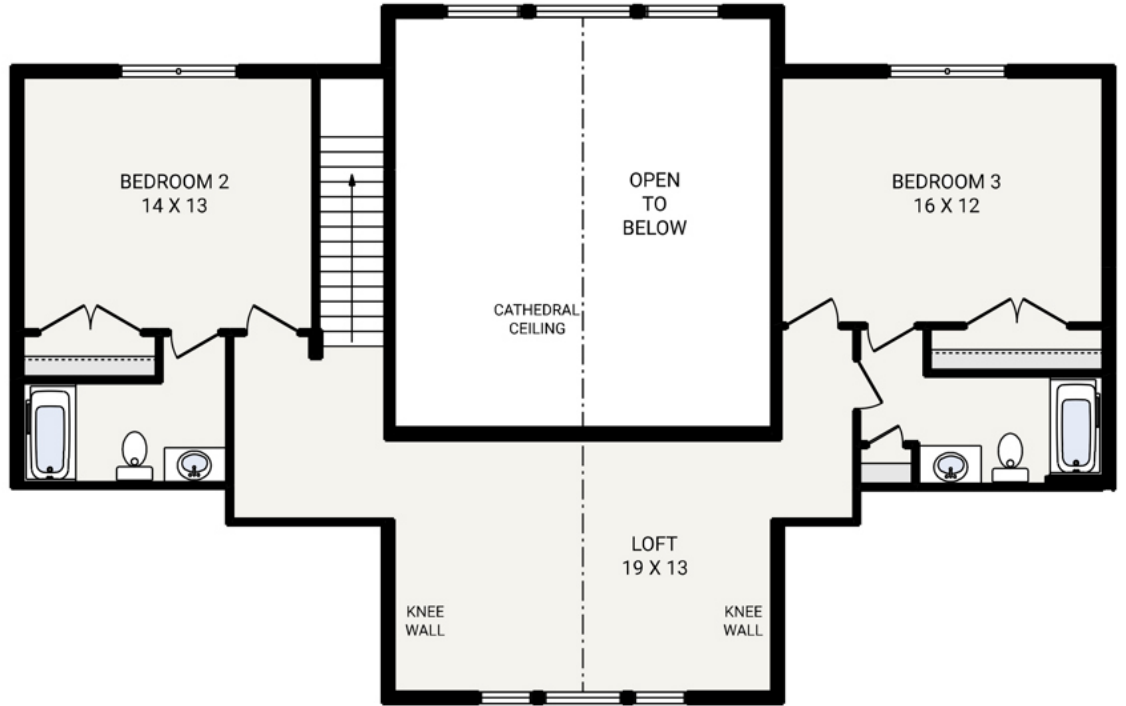

The
TRIPLE FALLS

TRIPLE FALLS MODERN HILL COUNTRY

Bedrooms	3
Bathrooms	3.5
Starting Sq. Ft.	2827
Footprint	58 ft. x 42 ft.
Garage	NOT Included

© Copyright 1992-2024 Schumacher Homes. All rights reserved. Changes and modifications to floorplans, materials, and specifications may be made without notice. Square Footages will vary between elevations specific to plan and exterior material differences. Some items pictured or illustrated are optional and are an additional cost. Dimensions are approximate. Illustrations are artist renderings only.

The
TRIPLE FALLS

Bedrooms	3
Bathrooms	3.5
Starting Sq. Ft.	2827
Footprint	58 ft. x 42 ft.
Garage	NOT Included

© Copyright 1992-2024 Schumacher Homes. All rights reserved. Changes and modifications to floorplans, materials, and specifications may be made without notice. Square Footages will vary between elevations specific to plan and exterior material differences. Some items pictured or illustrated are optional and are an additional cost. Dimensions are approximate. Illustrations are artist renderings only.