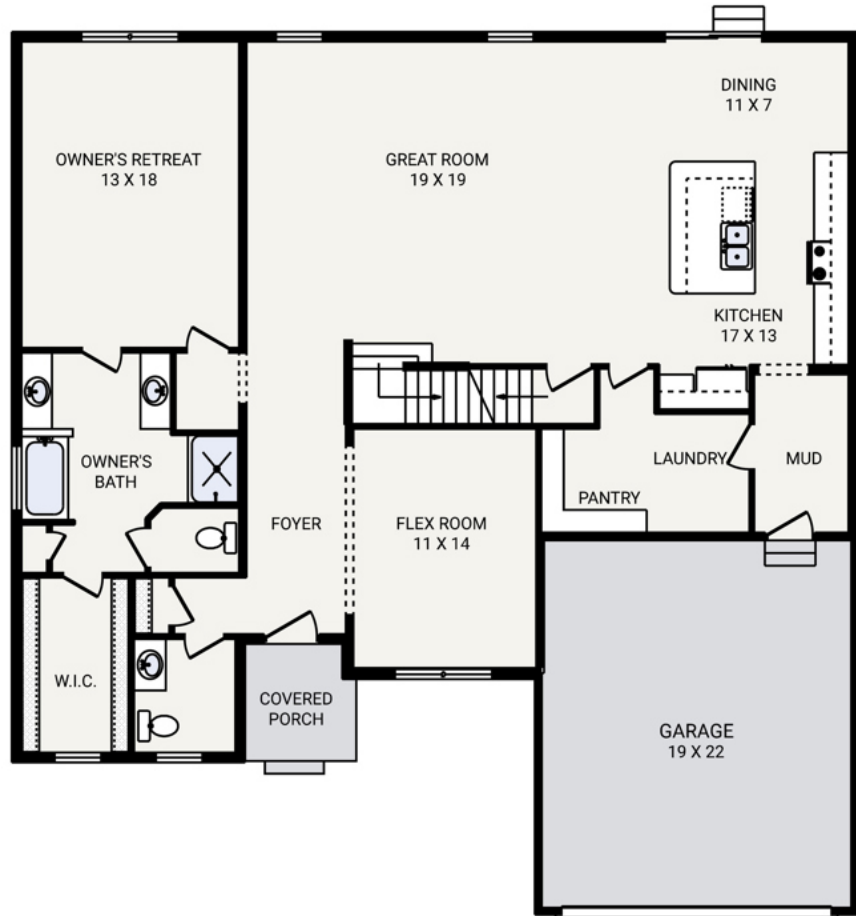

The  
**OLIVIA**  
 OFFERING 8 EXTERIOR STYLE OPTIONS

**OLIVIA CRAFTSMAN**

**OLIVIA CLASSIC**

**OLIVIA AMERICAN TRADITION**

**OLIVIA FRENCH COUNTRY**

**OLIVIA MODERN FARMHOUSE**

**OLIVIA MODERN HILL COUNTRY**

**OLIVIA CAROLINA**

Bedrooms	3
Bathrooms	2.5
Starting Sq. Ft.	2786
Footprint	50 ft. x 52 ft.
Garage	Included

© Copyright 1992-2024 Schumacher Homes. All rights reserved. Changes and modifications to floorplans, materials, and specifications may be made without notice. Square Footages will vary between elevations specific to plan and exterior material differences. Some items pictured or illustrated are optional and are an additional cost. Dimensions are approximate. Illustrations are artist renderings only.

The OLIVIA

Bedrooms	3
Bathrooms	2.5
Starting Sq. Ft.	2786
Footprint	50 ft. x 52 ft.
Garage	Included

© Copyright 1992-2024 Schumacher Homes. All rights reserved. Changes and modifications to floorplans, materials, and specifications may be made without notice. Square Footages will vary between elevations specific to plan and exterior material differences. Some items pictured or illustrated are optional and are an additional cost. Dimensions are approximate. Illustrations are artist renderings only.

Bedrooms	3
Bathrooms	2.5
Starting Sq. Ft.	2786
Footprint	50 ft. x 52 ft.
Garage	Included

© Copyright 1992-2024 Schumacher Homes. All rights reserved. Changes and modifications to floorplans, materials, and specifications may be made without notice. Square Footages will vary between elevations specific to plan and exterior material differences. Some items pictured or illustrated are optional and are an additional cost. Dimensions are approximate. Illustrations are artist renderings only.