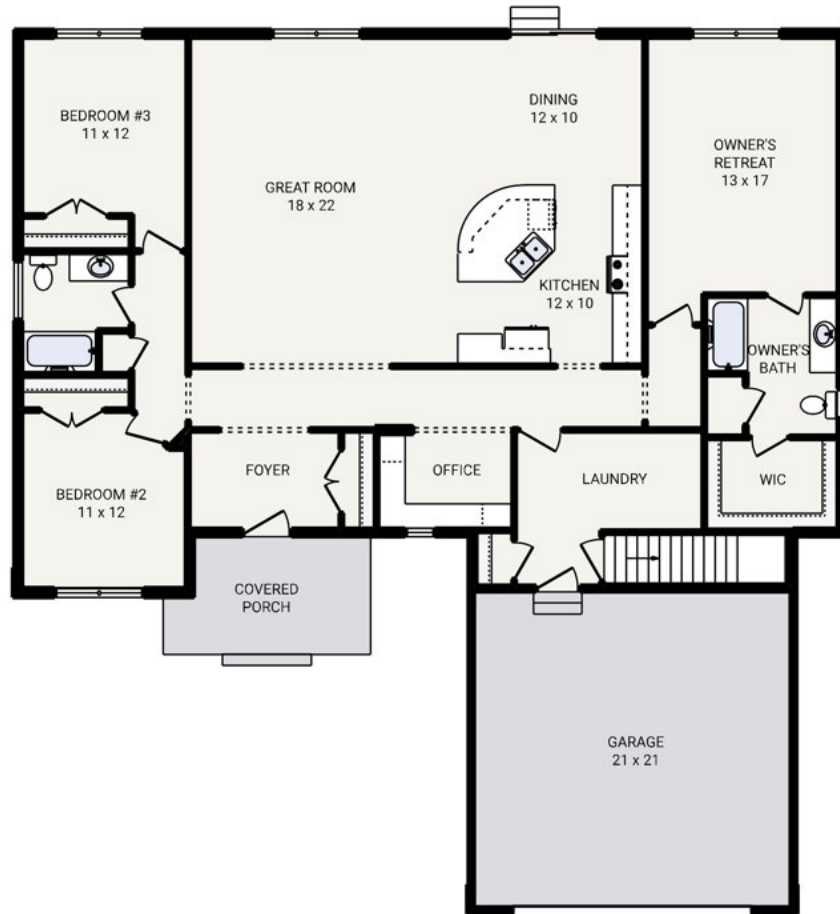

The
BLUE RIDGE

BLUE RIDGE

Bedrooms	3
Bathrooms	2.0
Starting Sq. Ft.	2032
Footprint	54 ft. x 60 ft.
Garage	Included

© Copyright 1992-2024 Schumacher Homes. All rights reserved. Changes and modifications to floorplans, materials, and specifications may be made without notice. Square Footages will vary between elevations specific to plan and exterior material differences. Some items pictured or illustrated are optional and are an additional cost. Dimensions are approximate. Illustrations are artist renderings only.

The
BLUE RIDGE

Bedrooms	3
Bathrooms	2.0
Starting Sq. Ft.	2032
Footprint	54 ft. x 60 ft.
Garage	Included

© Copyright 1992-2024 Schumacher Homes. All rights reserved. Changes and modifications to floorplans, materials, and specifications may be made without notice. Square Footages will vary between elevations specific to plan and exterior material differences. Some items pictured or illustrated are optional and are an additional cost. Dimensions are approximate. Illustrations are artist renderings only.