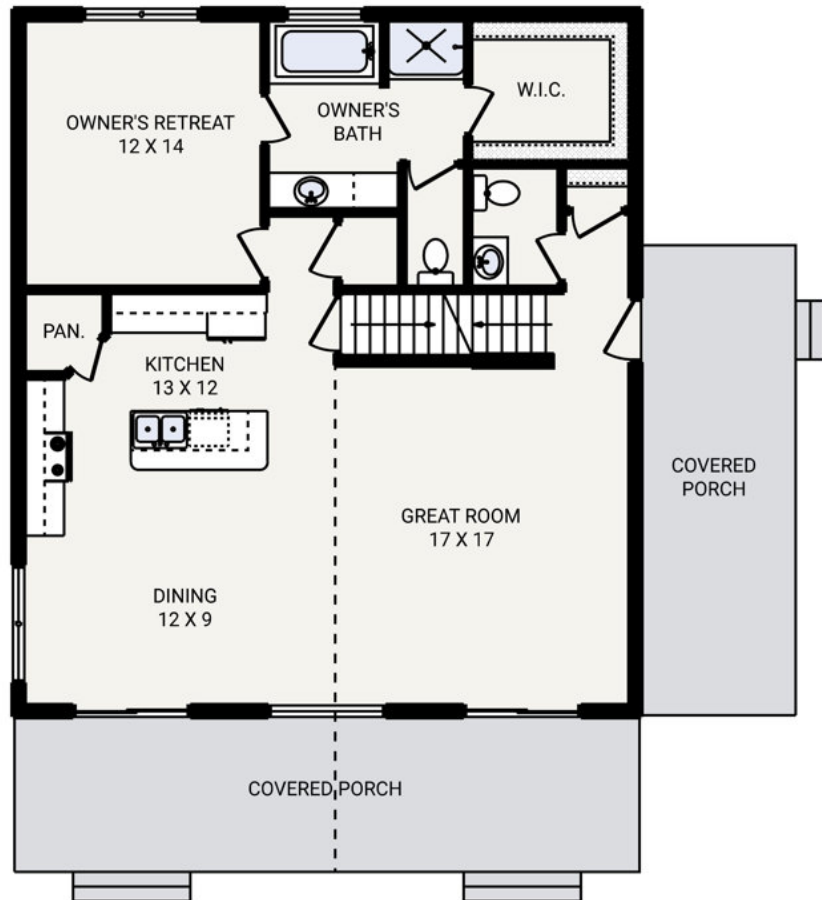

The
POCONO

POCONO

Bedrooms	3
Bathrooms	2.5
Starting Sq. Ft.	1691
Footprint	40 ft. x 44 ft.
Garage	NOT Included

© Copyright 1992-2024 Schumacher Homes. All rights reserved. Changes and modifications to floorplans, materials, and specifications may be made without notice. Square Footages will vary between elevations specific to plan and exterior material differences. Some items pictured or illustrated are optional and are an additional cost. Dimensions are approximate. Illustrations are artist renderings only.

The
POCONO

Bedrooms	3
Bathrooms	2.5
Starting Sq. Ft.	1691
Footprint	40 ft. x 44 ft.
Garage	NOT Included

© Copyright 1992-2024 Schumacher Homes. All rights reserved. Changes and modifications to floorplans, materials, and specifications may be made without notice. Square Footages will vary between elevations specific to plan and exterior material differences. Some items pictured or illustrated are optional and are an additional cost. Dimensions are approximate. Illustrations are artist renderings only.

Bedrooms	3
Bathrooms	2.5
Starting Sq. Ft.	1691
Footprint	40 ft. x 44 ft.
Garage	NOT Included

© Copyright 1992-2024 Schumacher Homes. All rights reserved. Changes and modifications to floorplans, materials, and specifications may be made without notice. Square Footages will vary between elevations specific to plan and exterior material differences. Some items pictured or illustrated are optional and are an additional cost. Dimensions are approximate. Illustrations are artist renderings only.