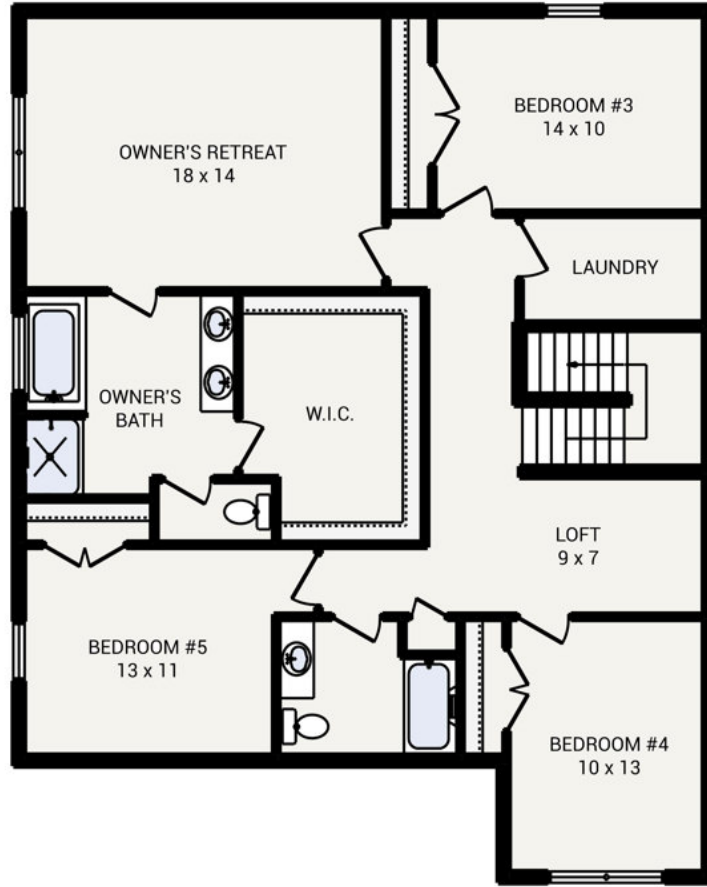

The  
**WOOD CREEK**  
 OFFERING 4 EXTERIOR STYLE OPTIONS

**WOOD CREEK MODERN FARMHOUSE**

**WOOD CREEK AMERICAN TRADITION**

**WOOD CREEK FRENCH COUNTRY**

**WOOD CREEK MODERN**

Bedrooms	5
Bathrooms	3.0
Starting Sq. Ft.	2654
Footprint	36 ft. x 55 ft.
Garage	Included

© Copyright 1992-2024 Schumacher Homes. All rights reserved. Changes and modifications to floorplans, materials, and specifications may be made without notice. Square Footages will vary between elevations specific to plan and exterior material differences. Some items pictured or illustrated are optional and are an additional cost. Dimensions are approximate. Illustrations are artist renderings only.

The  
WOOD CREEK

Bedrooms	5
Bathrooms	3.0
Starting Sq. Ft.	2654
Footprint	36 ft. x 55 ft.
Garage	Included

© Copyright 1992-2024 Schumacher Homes. All rights reserved. Changes and modifications to floorplans, materials, and specifications may be made without notice. Square Footages will vary between elevations specific to plan and exterior material differences. Some items pictured or illustrated are optional and are an additional cost. Dimensions are approximate. Illustrations are artist renderings only.