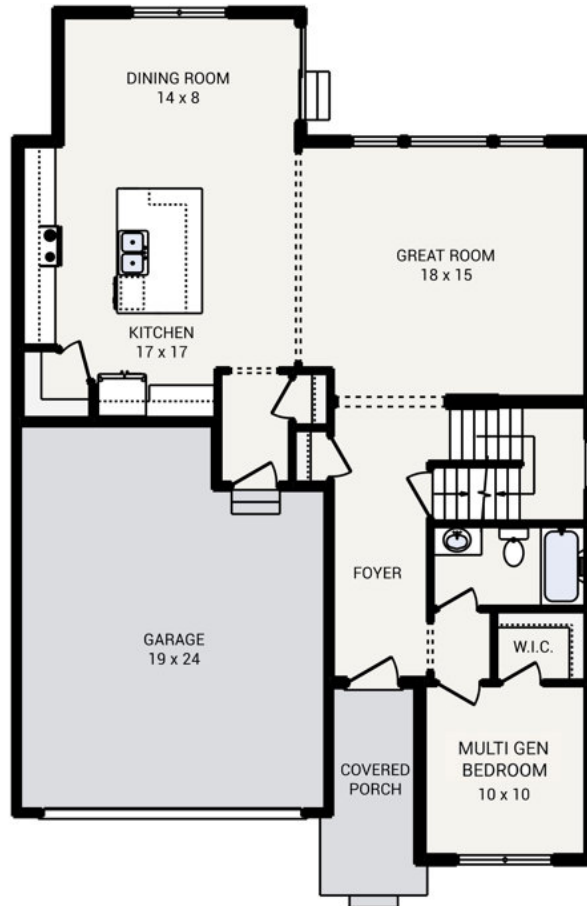

The  
**WOOD CREEK**  
 OFFERING 4 EXTERIOR STYLE OPTIONS

**WOOD CREEK MODERN FARMHOUSE**

**WOOD CREEK AMERICAN TRADITION**

**WOOD CREEK FRENCH COUNTRY**

**WOOD CREEK MODERN**

Bedrooms	5
Bathrooms	3.0
Starting Sq. Ft.	2654
Footprint	36 ft. x 55 ft.
Garage	Included

The  
WOOD CREEK

Bedrooms	5
Bathrooms	3.0
Starting Sq. Ft.	2654
Footprint	36 ft. x 55 ft.
Garage	Included

© Copyright 1992-2024 Schumacher Homes. All rights reserved. Changes and modifications to floorplans, materials, and specifications may be made without notice. Square Footages will vary between elevations specific to plan and exterior material differences. Some items pictured or illustrated are optional and are an additional cost. Dimensions are approximate. Illustrations are artist renderings only.