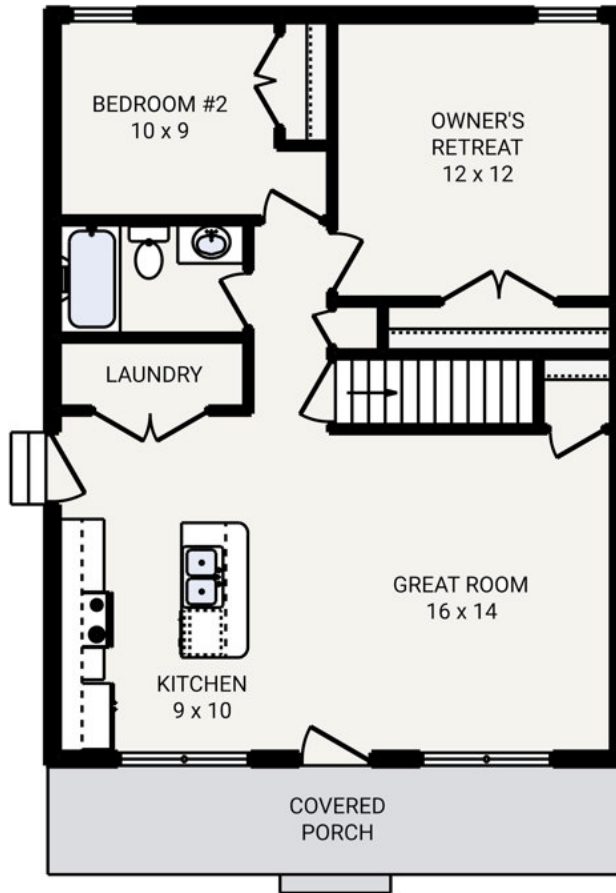

The
COTTAGEWOOD
 OFFERING 3 EXTERIOR STYLE OPTIONS

COTTAGEWOOD MODERN

COTTAGEWOOD CLASSIC

COTTAGEWOOD AMERICAN TRADITION

Bedrooms	2
Bathrooms	1.0
Starting Sq. Ft.	884
Footprint	26 ft. x 39 ft.
Garage	NOT Included

The
COTTAGEWOOD

Bedrooms	2
Bathrooms	1.0
Starting Sq. Ft.	884
Footprint	26 ft. x 39 ft.
Garage	NOT Included

© Copyright 1992-2024 Schumacher Homes. All rights reserved. Changes and modifications to floorplans, materials, and specifications may be made without notice. Square Footages will vary between elevations specific to plan and exterior material differences. Some items pictured or illustrated are optional and are an additional cost. Dimensions are approximate. Illustrations are artist renderings only.